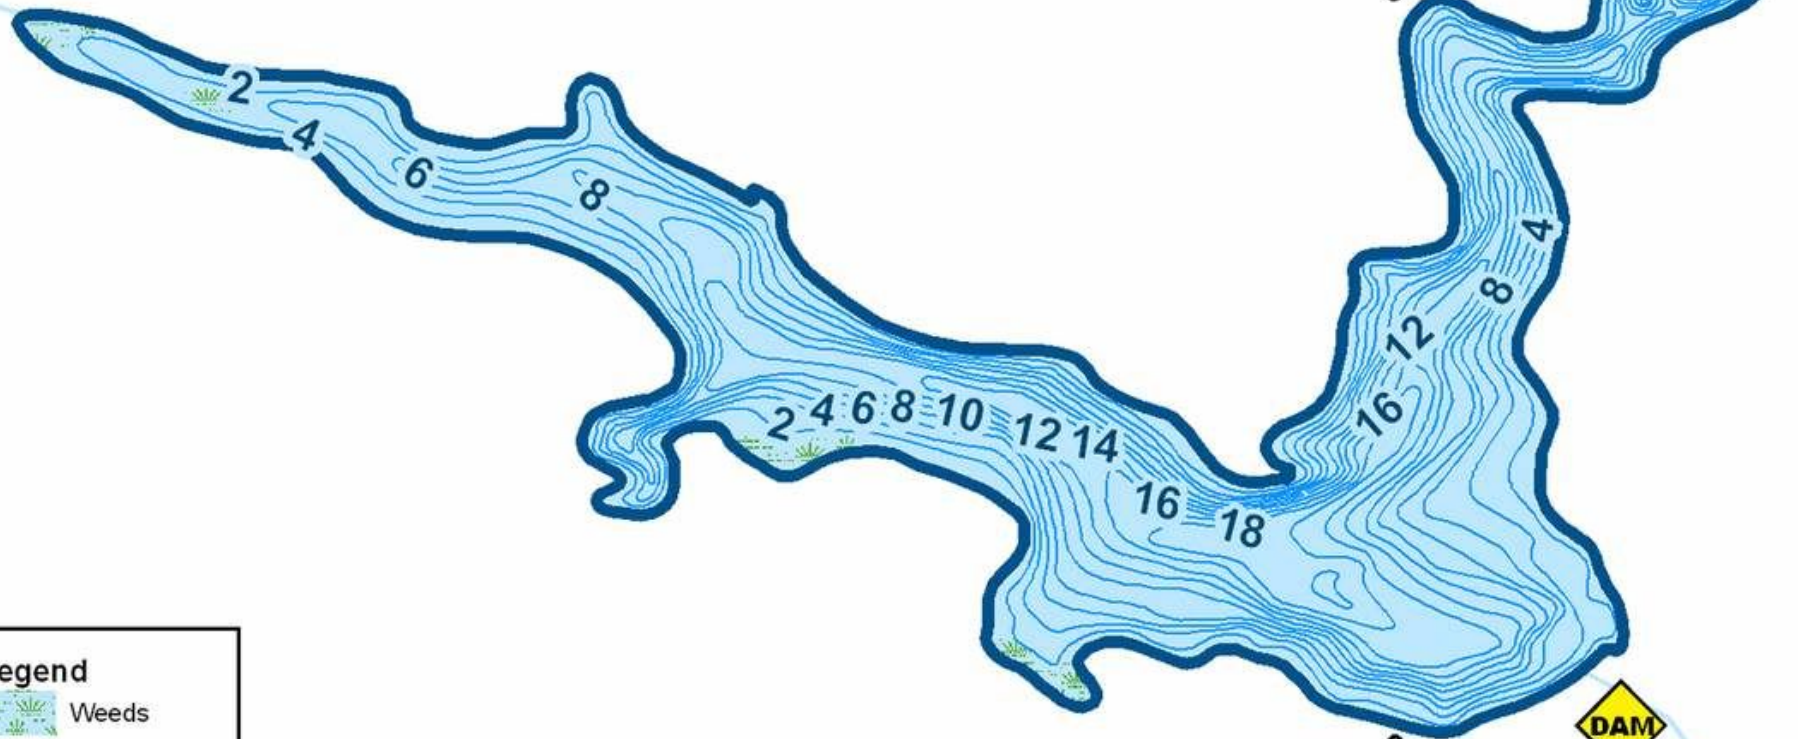

Pudwell Dam

Corson County , South Dakota

0 750 1,500 Feet

77.4 ACRES

Legend

 Weeds

 Boat Ramps

 Dams

DAM

12