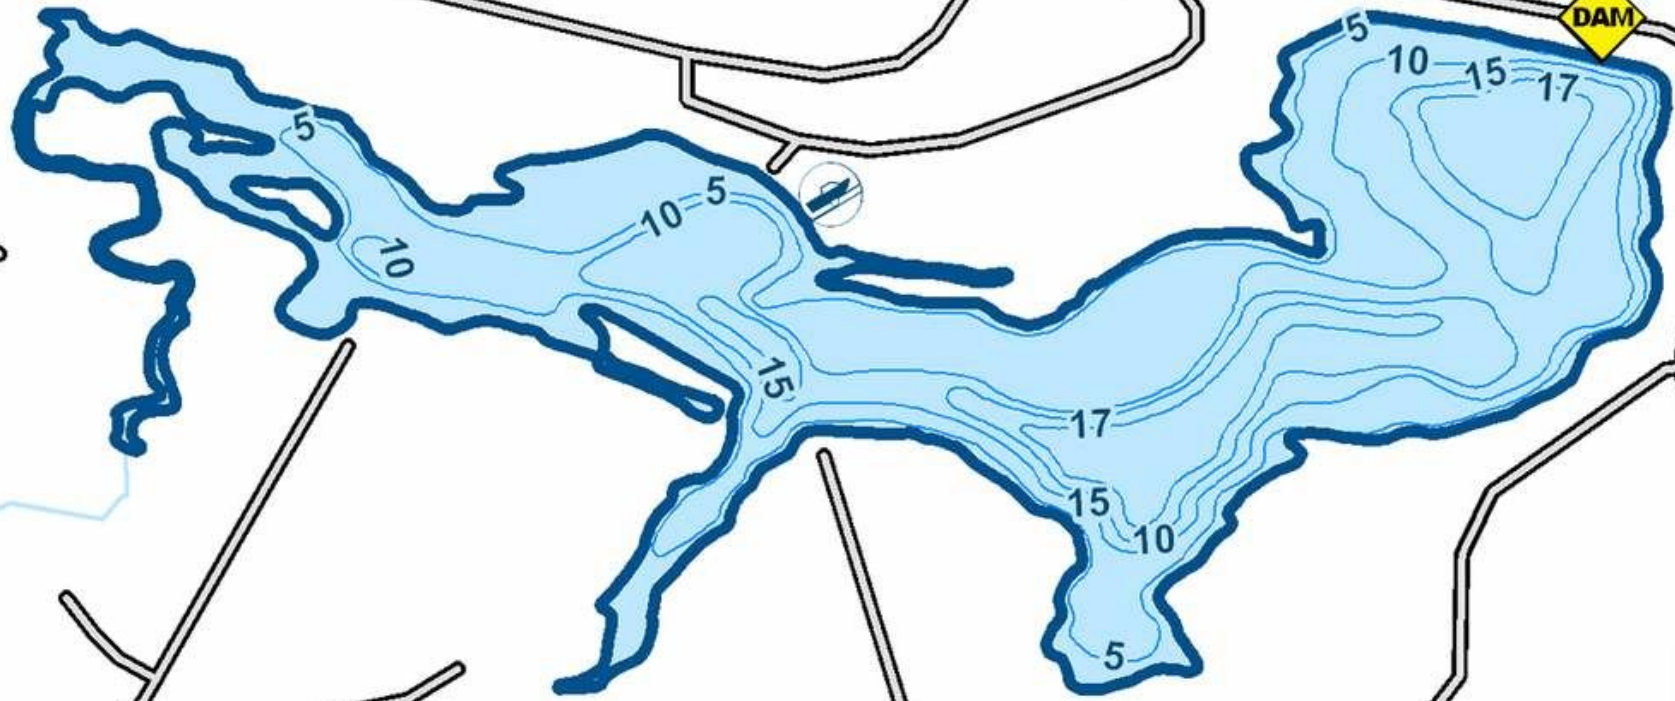

# Isabel Lake

Dewey County, South Dakota

0 750 1,500 Feet

81.1 ACRES

**Legend**

-  Boat Ramps
-  Dams